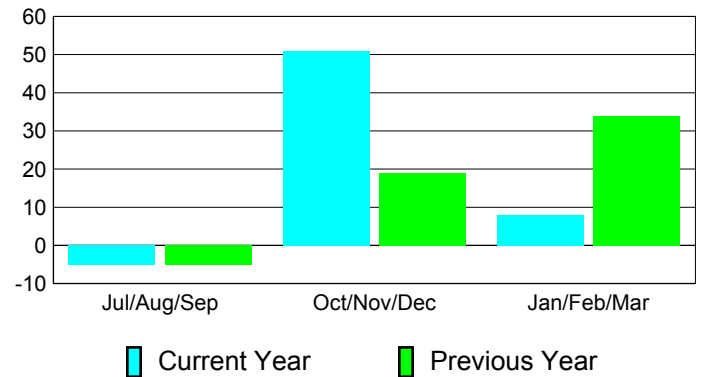

Gender Comparison 2010-2011

Jul/Aug/Sep

Oct/Nov/Dec

Jan/Feb/Mar

Male

Female