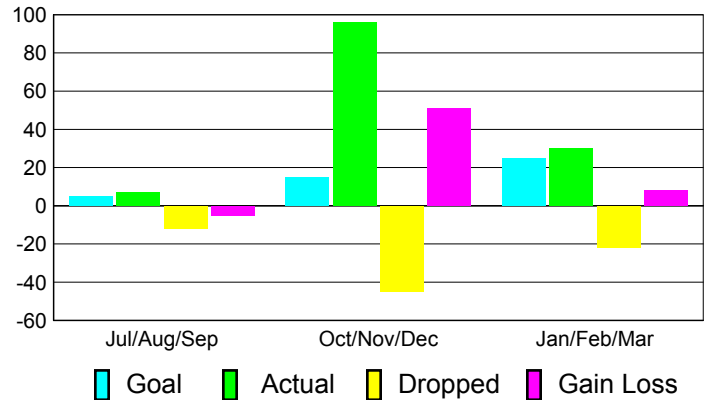

### YTD Status Quo Clubs 2010-2011

Status Quo Clubs Compared to Status Quo Members

## MEMBERSHIP

**Membership Results  
2010-2011**

**Membership  
2009-2010**

Month	Net Memb Goal	Actual New Memb	Actual Dropped Memb	Gain/Loss of Memb	Gain/Loss of Memb
Jul/Aug/Sep	5	7	-12	-5	-5
Oct/Nov/Dec	15	96	-45	51	19
Jan/Feb/Mar	25	30	-22	8	34
<b>Totals</b>	<b>45</b>	<b>133</b>	<b>-79</b>	<b>54</b>	<b>48</b>

### Membership Results 2010-2011

Goal, New, Dropped, Gain/Loss

### Comparison of Membership Gain/Loss

Current Year Compared to the Previous Year